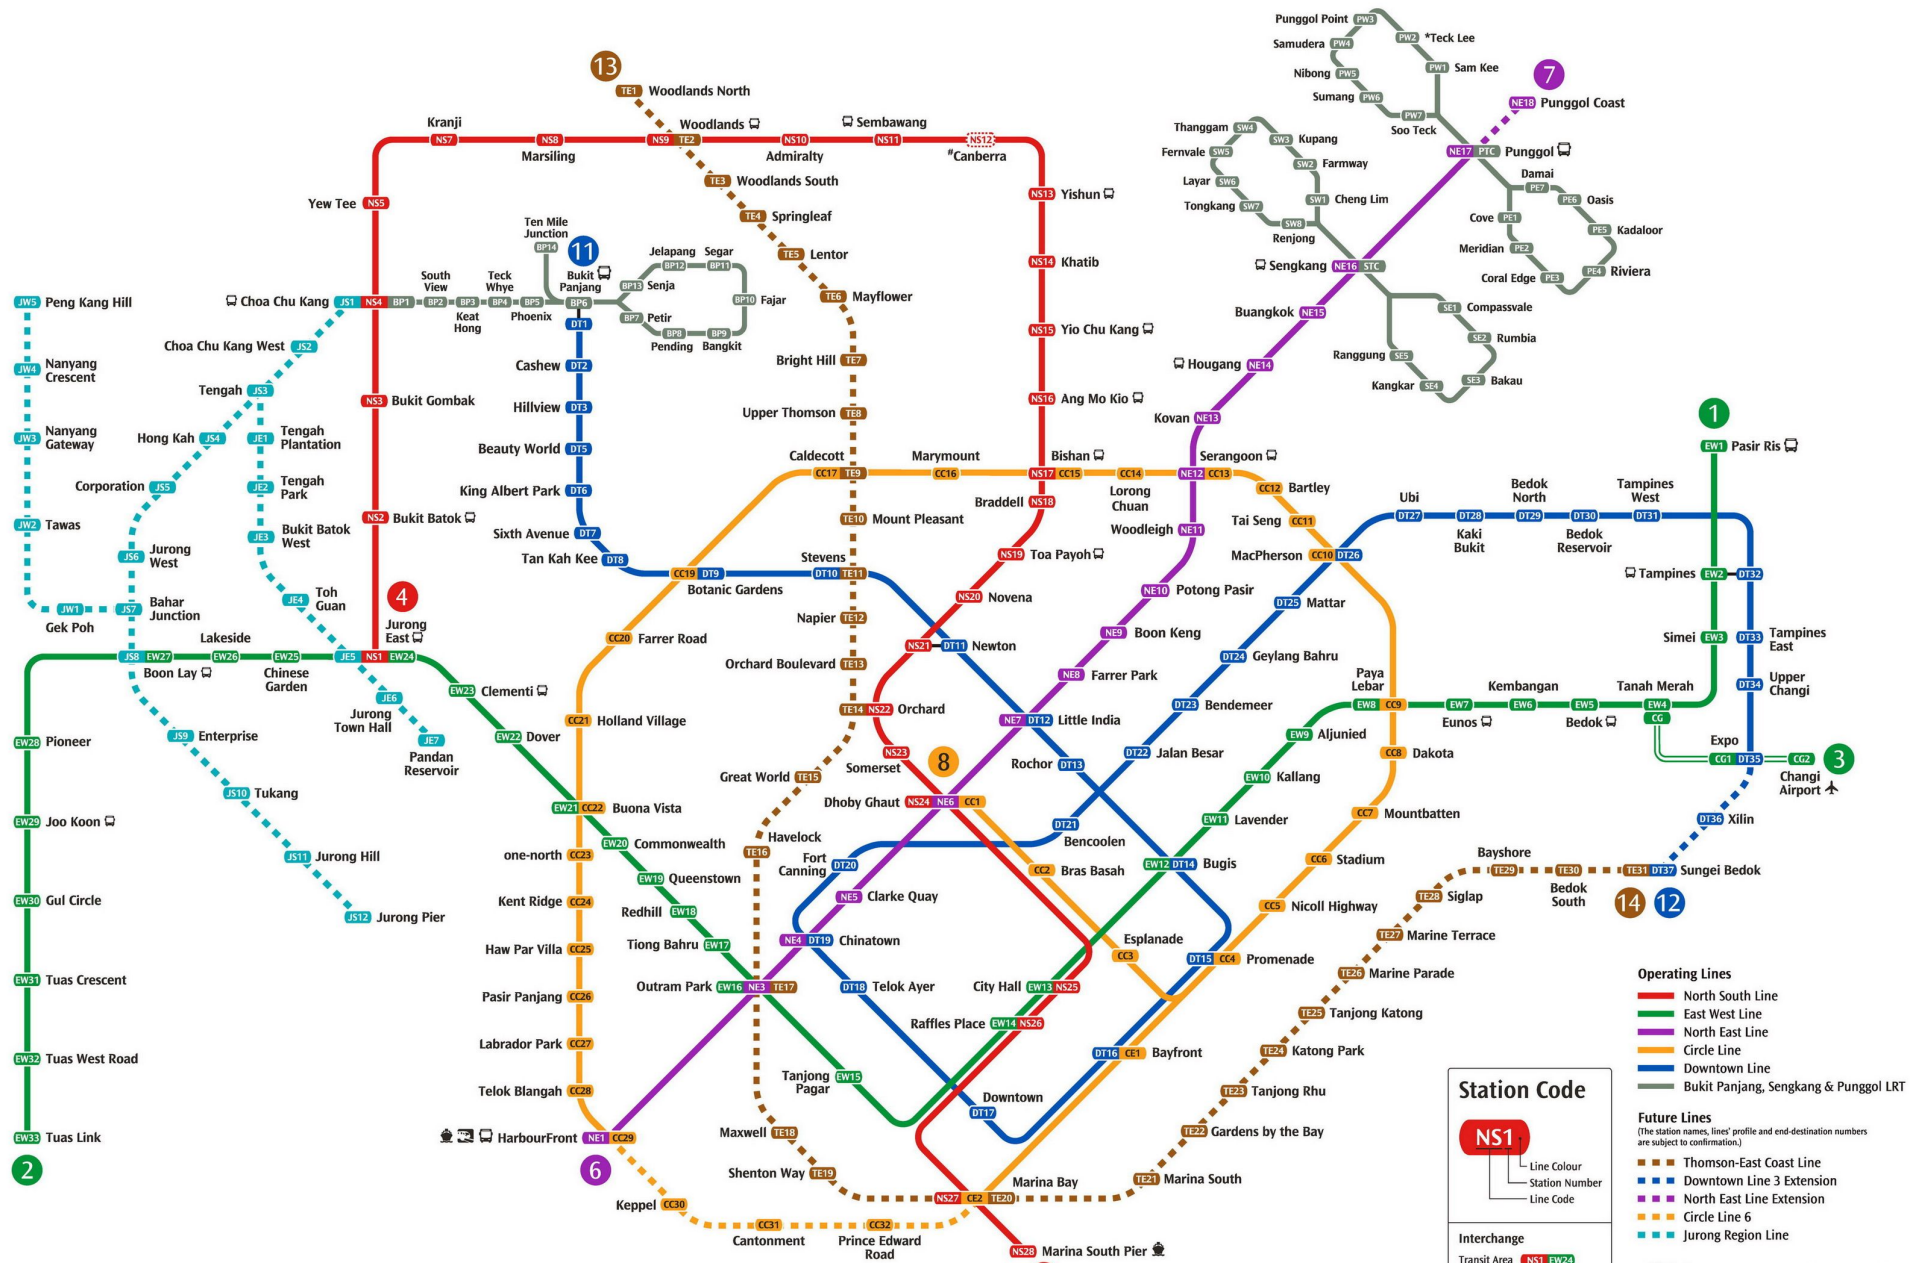

System Map

Legend: Airport, Bus Interchange, Cruise Centre, Sentosa Express

Station Code

NS1

Line Colour
Station Number
Line Code

Interchange

Transit Area NS1-EW24
Public Area NS21-DT11

Operating Lines

- North South Line
- East West Line
- North East Line
- Circle Line
- Downtown Line
- Bukit Panjang, Sengkang & Punggol LRT

Future Lines
(The station names, lines' profile and end-destination numbers are subject to confirmation.)

- Thomson-East Coast Line
- Downtown Line 3 Extension
- North East Line Extension
- Circle Line 6
- Jurong Region Line

*Canberra station is under construction
*Teck Lee station is not in operation